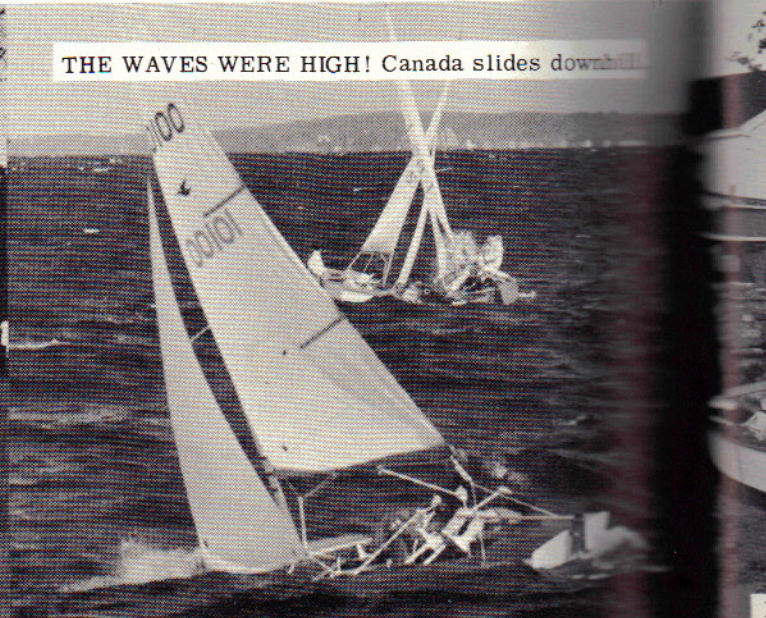

SCENES OF THE 1961 SNIPE CLASS WORLD

18 New Boats, completely equipped, awaited the contestants. - Jane Nevin photo.

General view of Milton Harbor at the American Yacht Club.

The Duke of Arion surveys his disabled mast - and is uncertain.

The Japanese and the U.S. boat (white hull) await their turns to use the swinging crane located beside dock utility buildings.

THE WAVES WERE HIGH! Canada slides downhill.